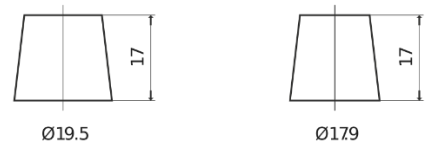

**Product overview**

Batteries for Trucks, Buses, Construction, Agriculture

**StartPRO TG1402**

Part number	TG1402
Technology	Flooded
EAN/GTIN	3661024055345
Voltage	12 V
Capacity	140.0 Ah
CCA	900 A
Length	508 mm
Width	175 mm
Height	205 mm
Box size	ATM
Polarity	ETN 0
Terminal Type	EN taper post
Hold Down	B1
Weights (subject of variation)	33.80 kg

**Polarity**

**Terminal Type**

Positive Terminal

Negative Terminal

**Hold Down**

Design, features and specifications are subject to change without notice. We disclaim any representation or warranty, express or implied, concerning the data or recommendations, and in no event shall be liable for any loss or damage claimed to have arisen as a result. Some products may not be available in your local market.