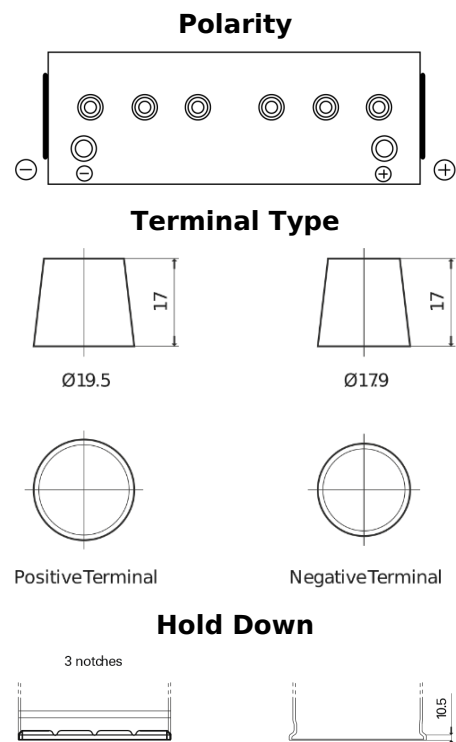

**Product overview**

Batteries for Trucks, Buses, Construction, Agriculture

**StartPRO TG1402**

Part number	TG1402
Technology	Flooded
EAN/GTIN	3661024055345
Voltage	12 V
Capacity	140.0 Ah
CCA	900 A
Length	508 mm
Width	175 mm
Height	205 mm
Box size	ATM
Polarity	ETN 0
Terminal Type	EN taper post
Hold Down	B1
Weights (subject of variation)	33.80 kg