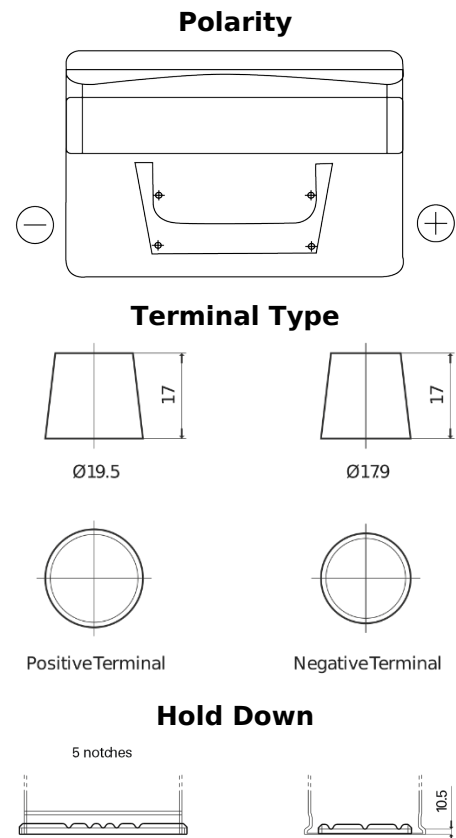

Product overview

Batteries for Cars

Standard TC652

Part number	TC652
Technology	Flooded
EAN/GTIN	3661024054867
Voltage	12 V
Capacity	65 Ah
CCA	540 A
Length	278 mm
Width	175 mm
Height	175 mm
Box size	LB3
Polarity	ETN 0
Terminal Type	EN taper post
Hold Down	B13
Weights (subject of variation)	14.50 kg