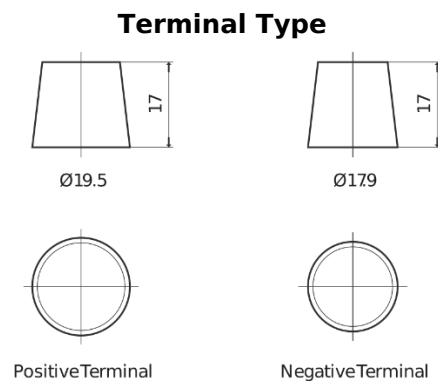

**Product overview**

Batteries for Trucks, Buses, Construction, Agriculture

**StartPRO TG1355**

Part number	TG1355
Technology	Flooded
EAN/GTIN	3661024055529
Voltage	12 V
Capacity	135.0 Ah
CCA	1000 A
Length	514 mm
Width	175 mm
Height	210 mm
Box size	DB8
Polarity	ETN 3
Terminal Type	EN taper post
Hold Down	B3
Weights (subject of variation)	36.00 kg