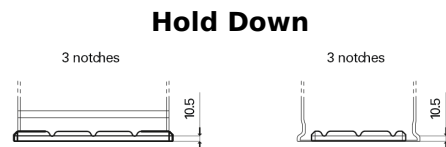

**Product overview**

Batteries for Trucks, Buses, Construction, Agriculture

**StartPRO TG1355**

Part number	TG1355
Technology	Flooded
EAN/GTIN	3661024055529
Voltage	12 V
Capacity	135.0 Ah
CCA	1000 A
Length	514 mm
Width	175 mm
Height	210 mm
Box size	DB8
Polarity	ETN 3
Terminal Type	EN taper post
Hold Down	B3
Weights (subject of variation)	36.00 kg