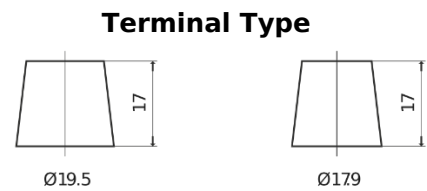

Product overview

Batteries for Trucks, Buses, Construction, Agriculture

StartPRO TG1353

Part number	TG1353
Technology	Flooded
EAN/GTIN	3661024055543
Voltage	12 V
Capacity	135.0 Ah
CCA	1000 A
Length	514 mm
Width	218 mm
Height	210 mm
Box size	DB9
Polarity	ETN 3
Terminal Type	EN taper post
Hold Down	B0
Weights (subject of variation)	39.80 kg