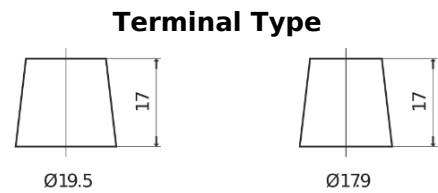

**Product overview**

Batteries for Trucks, Buses, Construction, Agriculture

**StartPRO TG1250**

|                                |               |
|--------------------------------|---------------|
| Part number                    | TG1250        |
| Technology                     | Flooded       |
| EAN/GTIN                       | 3661024055406 |
| Voltage                        | 12 V          |
| Capacity                       | 125.0 Ah      |
| CCA                            | 760 A         |
| Length                         | 349 mm        |
| Width                          | 175 mm        |
| Height                         | 285 mm        |
| Box size                       | D03           |
| Polarity                       | ETN 0         |
| Terminal Type                  | EN taper post |
| Hold Down                      | B0            |
| Weights (subject of variation) | 29.50 kg      |