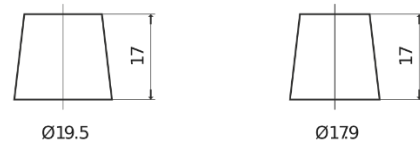

**Product overview**

Batteries for Cars

**Classic EC652**

Part number	EC652
Technology	Flooded
EAN/GTIN	3661024034869
Voltage	12 V
Capacity	65 Ah
CCA	540 A
Length	278 mm
Width	175 mm
Height	175 mm
Box size	LB3
Polarity	ETN 0
Terminal Type	EN taper post
Hold Down	B13
Weights (subject of variation)	14.50 kg

**Polarity**

**Terminal Type**

Positive Terminal

Negative Terminal

**Hold Down**

Design, features and specifications are subject to change without notice. We disclaim any representation or warranty, express or implied, concerning the data or recommendations, and in no event shall be liable for any loss or damage claimed to have arisen as a result. Some products may not be available in your local market.