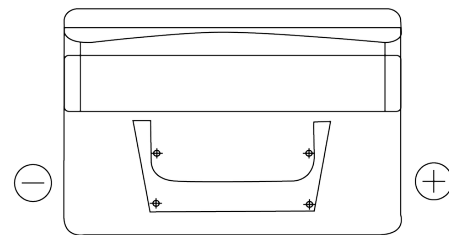

**Product overview**

Batteries for Cars

**Classic EC652**

Part number	EC652
Technology	Flooded
EAN/GTIN	3661024034869
Voltage	12 V
Capacity	65 Ah
CCA	540 A
Length	278 mm
Width	175 mm
Height	175 mm
Box size	LB3
Polarity	ETN 0
Terminal Type	EN taper post
Hold Down	B13
Weights (subject of variation)	14.50 kg

**Polarity**

**Terminal Type**

Positive Terminal

Negative Terminal

**Hold Down**

Design, features and specifications are subject to change without notice. We disclaim any representation or warranty, express or implied, concerning the data or recommendations, and in no event shall be liable for any loss or damage claimed to have arisen as a result. Some products may not be available in your local market.