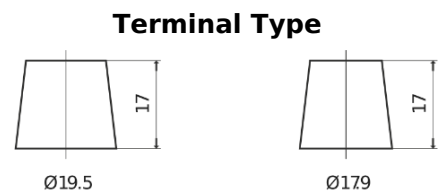

**Product overview**

Batteries for Trucks, Buses, Construction, Agriculture

**StartPRO TG1250**

Part number	TG1250
Technology	Flooded
EAN/GTIN	3661024055406
Voltage	12 V
Capacity	125.0 Ah
CCA	760 A
Length	349 mm
Width	175 mm
Height	285 mm
Box size	D03
Polarity	ETN 0
Terminal Type	EN taper post
Hold Down	B0
Weights (subject of variation)	29.50 kg