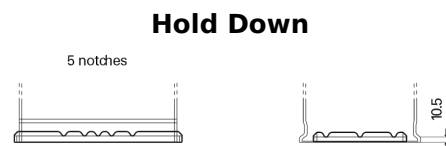

Product overview

Batteries for Cars

Standard CC652

Part number	CC652
Technology	Flooded
EAN/GTIN	3661024014861
Voltage	12 V
Capacity	65 Ah
CCA	540 A
Length	278 mm
Width	175 mm
Height	175 mm
Box size	LB3
Polarity	ETN 0
Terminal Type	EN taper post
Hold Down	B13
Weights (subject of variation)	14.50 kg