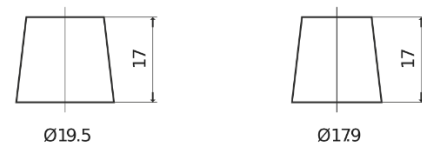

**Product overview**

Batteries for Cars

**Standard CC652**

Part number	CC652
Technology	Flooded
EAN/GTIN	3661024014861
Voltage	12 V
Capacity	65 Ah
CCA	540 A
Length	278 mm
Width	175 mm
Height	175 mm
Box size	LB3
Polarity	ETN 0
Terminal Type	EN taper post
Hold Down	B13
Weights (subject of variation)	14.50 kg

**Polarity**

**Terminal Type**

Positive Terminal

Negative Terminal

**Hold Down**

Design, features and specifications are subject to change without notice. We disclaim any representation or warranty, express or implied, concerning the data or recommendations, and in no event shall be liable for any loss or damage claimed to have arisen as a result. Some products may not be available in your local market.