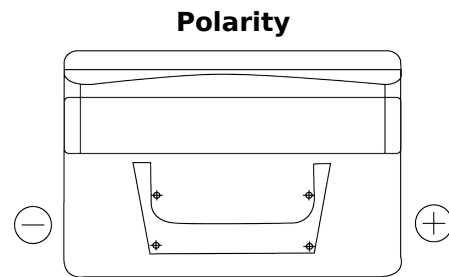

Product overview

Batteries for Cars

Standard CC652

Part number	CC652
Technology	Flooded
EAN/GTIN	3661024014861
Voltage	12 V
Capacity	65 Ah
CCA	540 A
Length	278 mm
Width	175 mm
Height	175 mm
Box size	LB3
Polarity	ETN 0
Terminal Type	EN taper post
Hold Down	B13
Weights (subject of variation)	14.50 kg