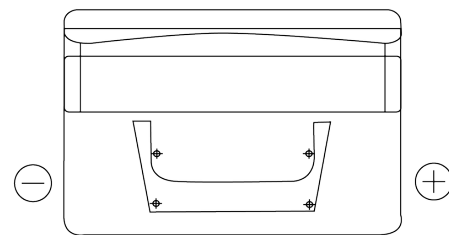

**Product overview**

Batteries for Cars

**Standard CC652**

Part number	CC652
Technology	Flooded
EAN/GTIN	3661024014861
Voltage	12 V
Capacity	65 Ah
CCA	540 A
Length	278 mm
Width	175 mm
Height	175 mm
Box size	LB3
Polarity	ETN 0
Terminal Type	EN taper post
Hold Down	B13
Weights (subject of variation)	14.50 kg

**Polarity**

**Terminal Type**

Positive Terminal

Negative Terminal

**Hold Down**

Design, features and specifications are subject to change without notice. We disclaim any representation or warranty, express or implied, concerning the data or recommendations, and in no event shall be liable for any loss or damage claimed to have arisen as a result. Some products may not be available in your local market.