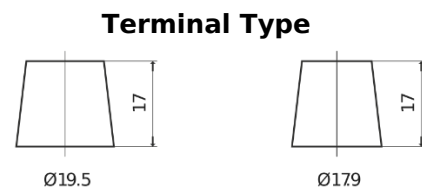

Product overview

Batteries for Cars

Standard CC652

Part number	CC652
Technology	Flooded
EAN/GTIN	3661024014861
Voltage	12 V
Capacity	65 Ah
CCA	540 A
Length	278 mm
Width	175 mm
Height	175 mm
Box size	LB3
Polarity	ETN 0
Terminal Type	EN taper post
Hold Down	B13
Weights (subject of variation)	14.50 kg