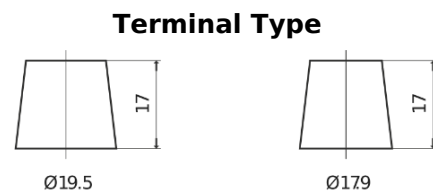

Product overview

Batteries for Trucks, Buses, Construction, Agriculture

StartPRO TG1203

Part number	TG1203
Technology	Flooded
EAN/GTIN	3661024056816
Voltage	12 V
Capacity	120.0 Ah
CCA	680 A
Length	513 mm
Width	189 mm
Height	223 mm
Box size	D04
Polarity	ETN 3
Terminal Type	EN taper post
Hold Down	B0
Weights (subject of variation)	32.50 kg