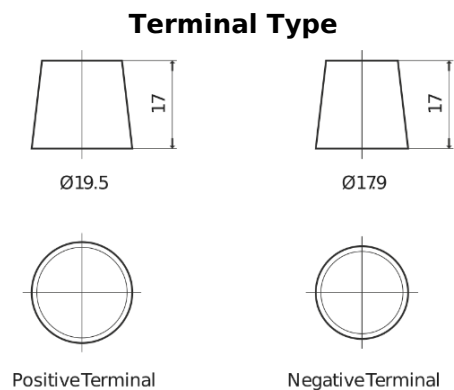

**Product overview**

Batteries for Trucks, Buses, Construction, Agriculture

**StartPRO TG1102**

Part number	TG1102
Technology	Flooded
EAN/GTIN	3661024055390
Voltage	12 V
Capacity	110.0 Ah
CCA	750 A
Length	349 mm
Width	175 mm
Height	235 mm
Box size	D02
Polarity	ETN 0
Terminal Type	EN taper post
Hold Down	B1
Weights (subject of variation)	25.40 kg