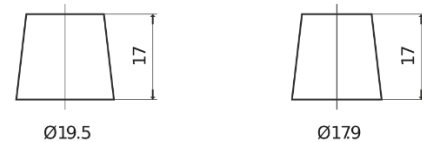

**Product overview**

Batteries for Cars

**Premium EA612**

Part number	EA612
Technology	Flooded
EAN/GTIN	3661024034272
Voltage	12 V
Capacity	61 Ah
CCA	600 A
Length	242 mm
Width	175 mm
Height	175 mm
Box size	LB2
Polarity	ETN 0
Terminal Type	EN taper post
Hold Down	B13
Weights (subject of variation)	14.00 kg

**Polarity**

**Terminal Type**

Positive Terminal

Negative Terminal

**Hold Down**

Design, features and specifications are subject to change without notice. We disclaim any representation or warranty, express or implied, concerning the data or recommendations, and in no event shall be liable for any loss or damage claimed to have arisen as a result. Some products may not be available in your local market.