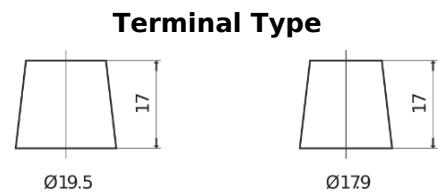

**Product overview**

Batteries for Trucks, Buses, Construction, Agriculture

**PowerPRO TF2353**

Part number	TF2353
Technology	Flooded
EAN/GTIN	3661024055321
Voltage	12 V
Capacity	235.0 Ah
CCA	1300 A
Length	518 mm
Width	274 mm
Height	240 mm
Box size	D06
Polarity	ETN 3
Terminal Type	EN taper post
Hold Down	B0
Weights (subject of variation)	56.30 kg