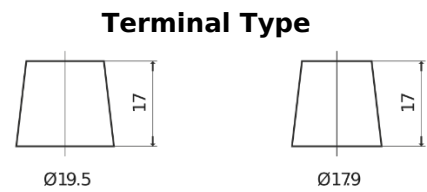

**Product overview**

Batteries for Trucks, Buses, Construction, Agriculture

**PowerPRO TF2353**

Part number	TF2353
Technology	Flooded
EAN/GTIN	3661024055321
Voltage	12 V
Capacity	235.0 Ah
CCA	1300 A
Length	518 mm
Width	274 mm
Height	240 mm
Box size	D06
Polarity	ETN 3
Terminal Type	EN taper post
Hold Down	B0
Weights (subject of variation)	56.30 kg