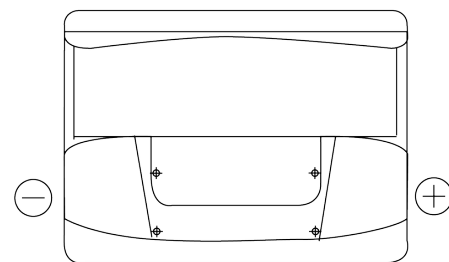

**Product overview**

Batteries for Cars

**Technica TB602**

Part number	TB602
Technology	Flooded
EAN/GTIN	3661024054638
Voltage	12 V
Capacity	60 Ah
CCA	540 A
Length	242 mm
Width	175 mm
Height	175 mm
Box size	LB2
Polarity	ETN 0
Terminal Type	EN taper post
Hold Down	B13
Weights (subject of variation)	12.90 kg

**Polarity**

**Terminal Type**

Positive Terminal

Negative Terminal

**Hold Down**

Design, features and specifications are subject to change without notice. We disclaim any representation or warranty, express or implied, concerning the data or recommendations, and in no event shall be liable for any loss or damage claimed to have arisen as a result. Some products may not be available in your local market.