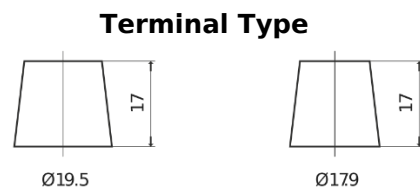

Product overview

Batteries for Trucks, Buses, Construction, Agriculture

PowerPRO TF1853

Part number	TF1853
Technology	Flooded
EAN/GTIN	3661024055314
Voltage	12 V
Capacity	185.0 Ah
CCA	1150 A
Length	513 mm
Width	223 mm
Height	223 mm
Box size	D05
Polarity	ETN 3
Terminal Type	EN taper post
Hold Down	B0
Weights (subject of variation)	43.90 kg