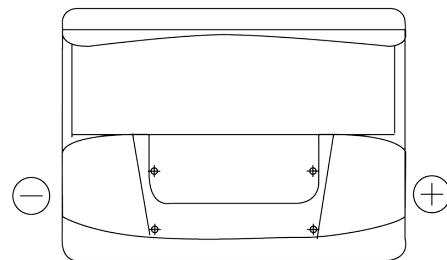

Product overview

Batteries for Cars

Formula FB602

Part number	FB602
Technology	Flooded
EAN/GTIN	3661024044639
Voltage	12 V
Capacity	60 Ah
CCA	540 A
Length	242 mm
Width	175 mm
Height	175 mm
Box size	LB2
Polarity	ETN 0
Terminal Type	EN taper post
Hold Down	B13
Weights (subject of variation)	12.90 kg

Polarity

Terminal Type

Positive Terminal

Negative Terminal

Hold Down

Design, features and specifications are subject to change without notice. We disclaim any representation or warranty, express or implied, concerning the data or recommendations, and in no event shall be liable for any loss or damage claimed to have arisen as a result. Some products may not be available in your local market.