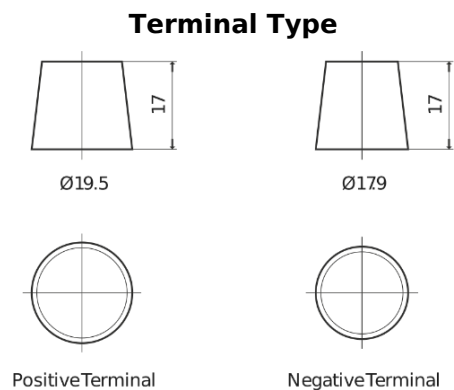

**Product overview**

Batteries for Trucks, Buses, Construction, Agriculture

**PowerPRO TF1251**

Part number	TF1251
Technology	Flooded
EAN/GTIN	3661024057684
Voltage	12 V
Capacity	125.0 Ah
CCA	850 A
Length	349 mm
Width	175 mm
Height	285 mm
Box size	D03
Polarity	ETN 1
Terminal Type	EN taper post
Hold Down	B0
Weights (subject of variation)	31.00 kg