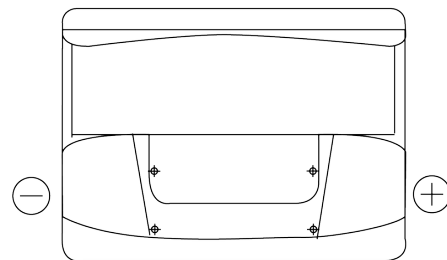

Product overview

Batteries for Cars

Excell EB602

Part number	EB602
Technology	Flooded
EAN/GTIN	3661024034630
Voltage	12 V
Capacity	60 Ah
CCA	540 A
Length	242 mm
Width	175 mm
Height	175 mm
Box size	LB2
Polarity	ETN 0
Terminal Type	EN taper post
Hold Down	B13
Weights (subject of variation)	12.90 kg

Polarity

Terminal Type

Positive Terminal

Negative Terminal

Hold Down

Design, features and specifications are subject to change without notice. We disclaim any representation or warranty, express or implied, concerning the data or recommendations, and in no event shall be liable for any loss or damage claimed to have arisen as a result. Some products may not be available in your local market.