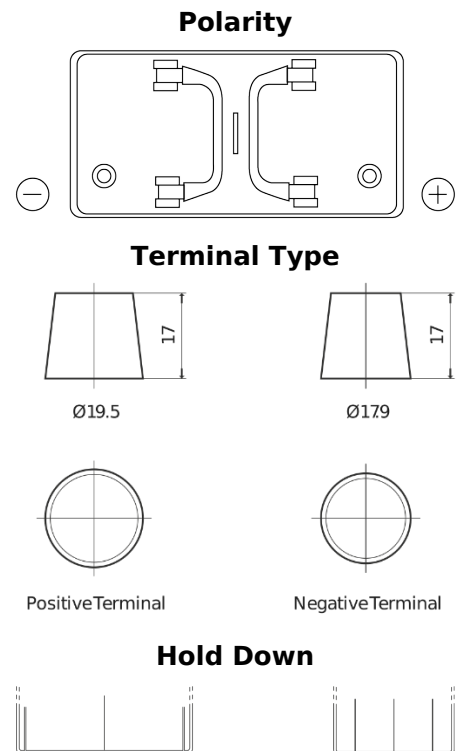

Product overview

Batteries for Trucks, Buses, Construction, Agriculture

PowerPRO TF1250

Part number	TF1250
Technology	Flooded
EAN/GTIN	3661024057677
Voltage	12 V
Capacity	125.0 Ah
CCA	850 A
Length	349 mm
Width	175 mm
Height	285 mm
Box size	D03
Polarity	ETN 0
Terminal Type	EN taper post
Hold Down	B0
Weights (subject of variation)	31.00 kg