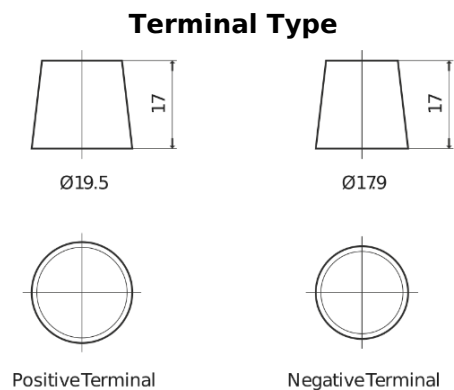

**Product overview**

Batteries for Trucks, Buses, Construction, Agriculture

**PowerPRO TF1250**

Part number	TF1250
Technology	Flooded
EAN/GTIN	3661024057677
Voltage	12 V
Capacity	125.0 Ah
CCA	850 A
Length	349 mm
Width	175 mm
Height	285 mm
Box size	D03
Polarity	ETN 0
Terminal Type	EN taper post
Hold Down	B0
Weights (subject of variation)	31.00 kg