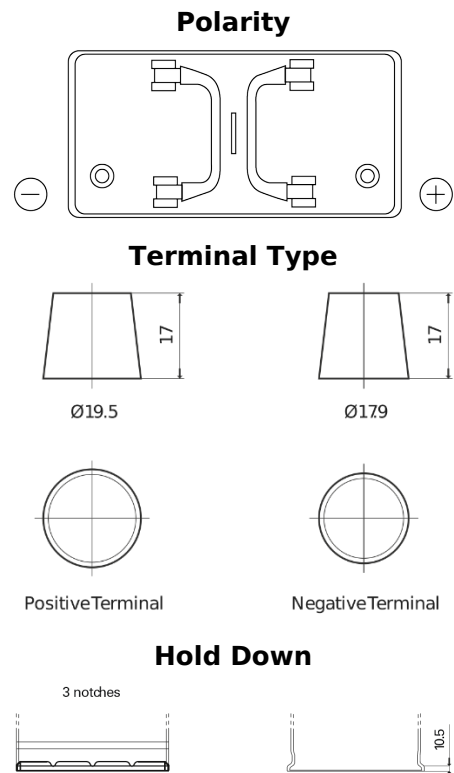

**Product overview**

Batteries for Trucks, Buses, Construction, Agriculture

**PowerPRO TF1202**

Part number	TF1202
Technology	Flooded
EAN/GTIN	3661024055277
Voltage	12 V
Capacity	120.0 Ah
CCA	870 A
Length	349 mm
Width	175 mm
Height	235 mm
Box size	D02
Polarity	ETN 0
Terminal Type	EN taper post
Hold Down	B1
Weights (subject of variation)	27.50 kg