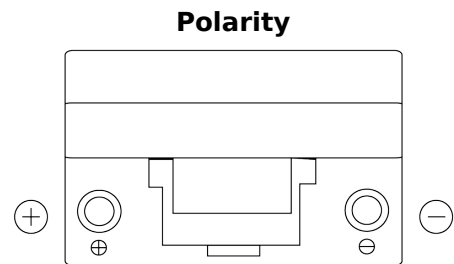

**Product overview**

Batteries for Cars

**Plus CB705**

Part number	CB705
Technology	Flooded
EAN/GTIN	3661024014441
Voltage	12 V
Capacity	70.0 Ah
CCA	540 A
Length	270 mm
Width	173 mm
Height	222 mm
Box size	D26
Polarity	ETN 1
Terminal Type	EN taper post
Hold Down	Korean B1+B6
Weights (subject of variation)	16.10 kg