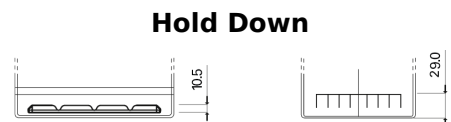

**Product overview**

Batteries for Cars

**Plus CB705**

Part number	CB705
Technology	Flooded
EAN/GTIN	3661024014441
Voltage	12 V
Capacity	70.0 Ah
CCA	540 A
Length	270 mm
Width	173 mm
Height	222 mm
Box size	D26
Polarity	ETN 1
Terminal Type	EN taper post
Hold Down	Korean B1+B6
Weights (subject of variation)	16.10 kg