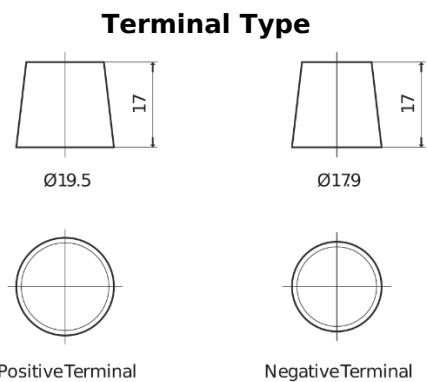

**Product overview**

Batteries for Cars

**Plus CB705**

Part number	CB705
Technology	Flooded
EAN/GTIN	3661024014441
Voltage	12 V
Capacity	70.0 Ah
CCA	540 A
Length	270 mm
Width	173 mm
Height	222 mm
Box size	D26
Polarity	ETN 1
Terminal Type	EN taper post
Hold Down	Korean B1+B6
Weights (subject of variation)	16.10 kg