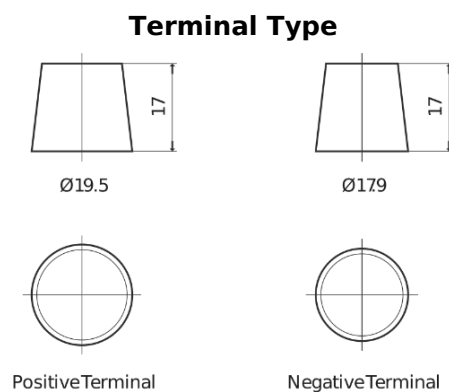

Product overview

Batteries for Trucks, Buses, Construction, Agriculture

StrongPRO EFB+ TE2353

Part number	TE2353
Technology	EFB
EAN/GTIN	3661024056694
Voltage	12 V
Capacity	235.0 Ah
CCA	1200 A
Length	518 mm
Width	274 mm
Height	240 mm
Box size	D06
Polarity	ETN 3
Terminal Type	EN taper post
Hold Down	B0
Weights (subject of variation)	58.20 kg