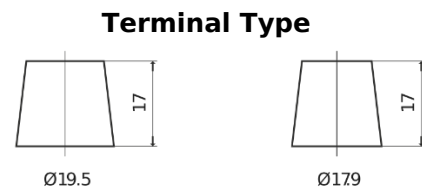

Product overview

Batteries for Trucks, Buses, Construction, Agriculture

StrongPRO EFB+ TE2353

Part number	TE2353
Technology	EFB
EAN/GTIN	3661024056694
Voltage	12 V
Capacity	235.0 Ah
CCA	1200 A
Length	518 mm
Width	274 mm
Height	240 mm
Box size	D06
Polarity	ETN 3
Terminal Type	EN taper post
Hold Down	B0
Weights (subject of variation)	58.20 kg