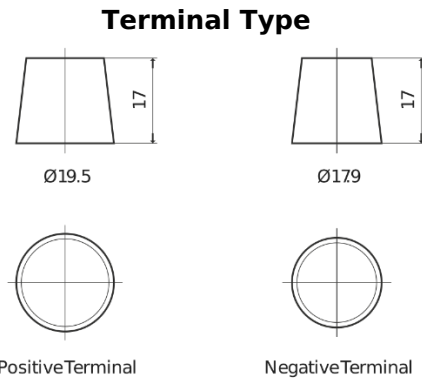

Product overview

Batteries for Trucks, Buses, Construction, Agriculture

Endurance+PRO Gel TD851T

Part number	TD851T
Technology	GEL
EAN/GTIN	3661024057615
Voltage	12 V
Capacity	85.0 Ah
CCA	350 A
Length	349 mm
Width	175 mm
Height	235 mm
Box size	D02
Polarity	ETN 1
Terminal Type	EN taper post
Hold Down	B0
Weights (subject of variation)	29.50 kg