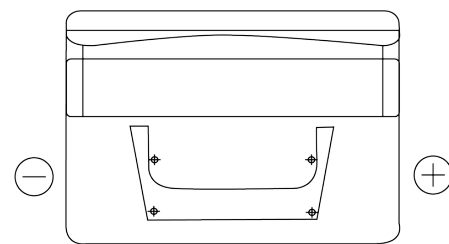

Product overview

Batteries for Cars

Classic EC542

Part number	EC542
Technology	Flooded
EAN/GTIN	3661024034852
Voltage	12 V
Capacity	54 Ah
CCA	500 A
Length	242 mm
Width	175 mm
Height	175 mm
Box size	LB2
Polarity	ETN 0
Terminal Type	EN taper post
Hold Down	B13
Weights (subject of variation)	12.90 kg

Polarity

Terminal Type

Positive Terminal

Negative Terminal

Hold Down

Design, features and specifications are subject to change without notice. We disclaim any representation or warranty, express or implied, concerning the data or recommendations, and in no event shall be liable for any loss or damage claimed to have arisen as a result. Some products may not be available in your local market.