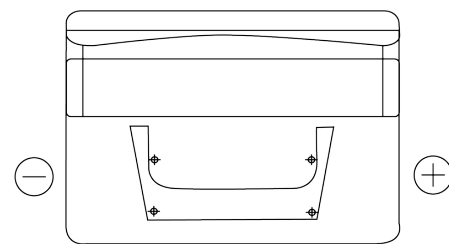

Product overview

Batteries for Cars

Standard CC542

Part number	CC542
Technology	Flooded
EAN/GTIN	3661024014854
Voltage	12 V
Capacity	54 Ah
CCA	500 A
Length	242 mm
Width	175 mm
Height	175 mm
Box size	LB2
Polarity	ETN 0
Terminal Type	EN taper post
Hold Down	B13
Weights (subject of variation)	12.90 kg

Polarity

Terminal Type

Positive Terminal

Negative Terminal

Hold Down

Design, features and specifications are subject to change without notice. We disclaim any representation or warranty, express or implied, concerning the data or recommendations, and in no event shall be liable for any loss or damage claimed to have arisen as a result. Some products may not be available in your local market.