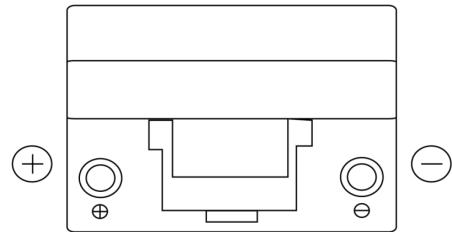

Product overview

Batteries for Cars

Standard TC905

Part number	TC905
Technology	Flooded
EAN/GTIN	3661024054768
Voltage	12 V
Capacity	90.0 Ah
CCA	680 A
Length	306 mm
Width	173 mm
Height	222 mm
Box size	D31
Polarity	ETN 1
Terminal Type	EN taper post
Hold Down	Korean B1
Weights (subject of variation)	19.90 kg

Polarity

Terminal Type

Positive Terminal

Negative Terminal

Hold Down

Design, features and specifications are subject to change without notice. We disclaim any representation or warranty, express or implied, concerning the data or recommendations, and in no event shall be liable for any loss or damage claimed to have arisen as a result. Some products may not be available in your local market.