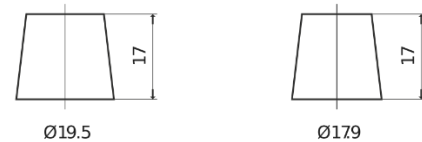

Product overview

Batteries for Cars

Standard TC900

Part number	TC900
Technology	Flooded
EAN/GTIN	3661024054836
Voltage	12 V
Capacity	90.0 Ah
CCA	720 A
Length	353 mm
Width	175 mm
Height	190 mm
Box size	L05
Polarity	ETN 0
Terminal Type	EN taper post
Hold Down	B13
Weights (subject of variation)	20.50 kg

Polarity

Terminal Type

Positive Terminal

Negative Terminal

Hold Down

Design, features and specifications are subject to change without notice. We disclaim any representation or warranty, express or implied, concerning the data or recommendations, and in no event shall be liable for any loss or damage claimed to have arisen as a result. Some products may not be available in your local market.