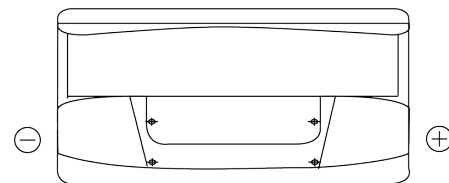

Product overview

Batteries for Cars

Standard TC900

Part number	TC900
Technology	Flooded
EAN/GTIN	3661024054836
Voltage	12 V
Capacity	90.0 Ah
CCA	720 A
Length	353 mm
Width	175 mm
Height	190 mm
Box size	L05
Polarity	ETN 0
Terminal Type	EN taper post
Hold Down	B13
Weights (subject of variation)	20.50 kg

Polarity

Terminal Type

Positive Terminal

Negative Terminal

Hold Down

Design, features and specifications are subject to change without notice. We disclaim any representation or warranty, express or implied, concerning the data or recommendations, and in no event shall be liable for any loss or damage claimed to have arisen as a result. Some products may not be available in your local market.