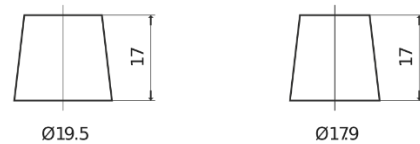

**Product overview**

Batteries for Cars

**Standard TC700**

Part number	TC700
Technology	Flooded
EAN/GTIN	3661024054829
Voltage	12 V
Capacity	70.0 Ah
CCA	640 A
Length	278 mm
Width	175 mm
Height	190 mm
Box size	L03
Polarity	ETN 0
Terminal Type	EN taper post
Hold Down	B13
Weights (subject of variation)	16.00 kg

**Polarity**

**Terminal Type**

Positive Terminal

Negative Terminal

**Hold Down**

Design, features and specifications are subject to change without notice. We disclaim any representation or warranty, express or implied, concerning the data or recommendations, and in no event shall be liable for any loss or damage claimed to have arisen as a result. Some products may not be available in your local market.