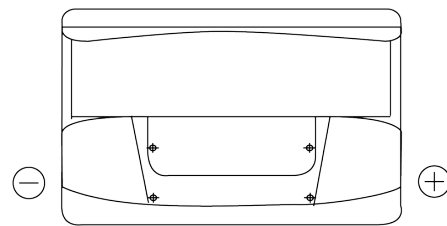

**Product overview**

Batteries for Cars

**Standard TC700**

Part number	TC700
Technology	Flooded
EAN/GTIN	3661024054829
Voltage	12 V
Capacity	70.0 Ah
CCA	640 A
Length	278 mm
Width	175 mm
Height	190 mm
Box size	L03
Polarity	ETN 0
Terminal Type	EN taper post
Hold Down	B13
Weights (subject of variation)	16.00 kg

**Polarity**

**Terminal Type**

Positive Terminal

Negative Terminal

**Hold Down**

Design, features and specifications are subject to change without notice. We disclaim any representation or warranty, express or implied, concerning the data or recommendations, and in no event shall be liable for any loss or damage claimed to have arisen as a result. Some products may not be available in your local market.