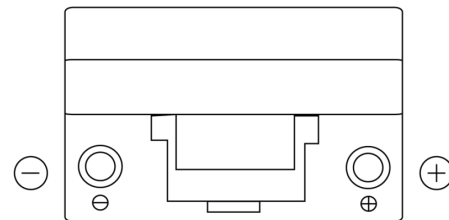

**Product overview**

Batteries for Cars

**Plus CB704**

Part number	CB704
Technology	Flooded
EAN/GTIN	3661024014434
Voltage	12 V
Capacity	70.0 Ah
CCA	540 A
Length	270 mm
Width	173 mm
Height	222 mm
Box size	D26
Polarity	ETN 0
Terminal Type	EN taper post
Hold Down	Korean B1+B6
Weights (subject of variation)	16.10 kg

**Polarity**

**Terminal Type**

Positive Terminal

Negative Terminal

**Hold Down**

Design, features and specifications are subject to change without notice. We disclaim any representation or warranty, express or implied, concerning the data or recommendations, and in no event shall be liable for any loss or damage claimed to have arisen as a result. Some products may not be available in your local market.