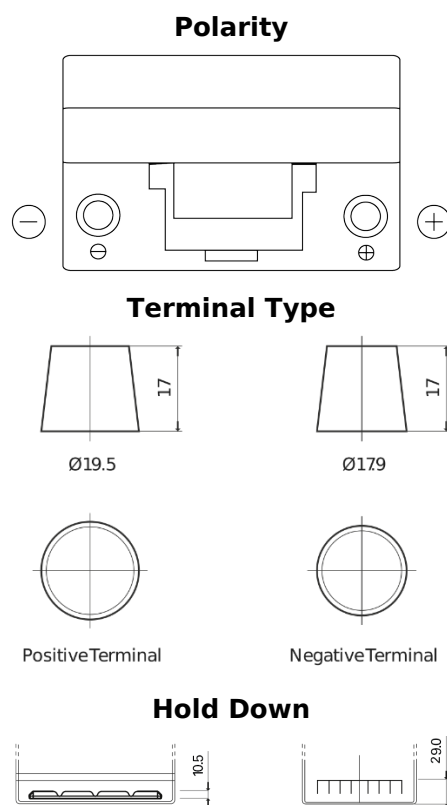

Product overview

Batteries for Cars

Plus CB704

Part number	CB704
Technology	Flooded
EAN/GTIN	3661024014434
Voltage	12 V
Capacity	70.0 Ah
CCA	540 A
Length	270 mm
Width	173 mm
Height	222 mm
Box size	D26
Polarity	ETN 0
Terminal Type	EN taper post
Hold Down	Korean B1+B6
Weights (subject of variation)	16.10 kg