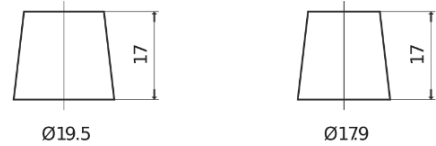

Product overview

Batteries for Cars

Standard TC652

Part number	TC652
Technology	Flooded
EAN/GTIN	3661024054867
Voltage	12 V
Capacity	65.0 Ah
CCA	540 A
Length	278 mm
Width	175 mm
Height	175 mm
Box size	LB3
Polarity	ETN 0
Terminal Type	EN taper post
Hold Down	B13
Weights (subject of variation)	14.50 kg

Polarity

Terminal Type

Positive Terminal

Negative Terminal

Hold Down

Design, features and specifications are subject to change without notice. We disclaim any representation or warranty, express or implied, concerning the data or recommendations, and in no event shall be liable for any loss or damage claimed to have arisen as a result. Some products may not be available in your local market.