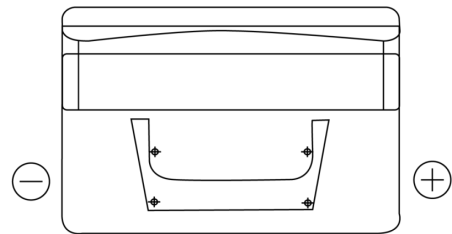

Product overview

Batteries for Cars

Standard TC652

Part number	TC652
Technology	Flooded
EAN/GTIN	3661024054867
Voltage	12 V
Capacity	65.0 Ah
CCA	540 A
Length	278 mm
Width	175 mm
Height	175 mm
Box size	LB3
Polarity	ETN 0
Terminal Type	EN taper post
Hold Down	B13
Weights (subject of variation)	14.50 kg

Polarity

Terminal Type

Positive Terminal

Negative Terminal

Hold Down

Design, features and specifications are subject to change without notice. We disclaim any representation or warranty, express or implied, concerning the data or recommendations, and in no event shall be liable for any loss or damage claimed to have arisen as a result. Some products may not be available in your local market.