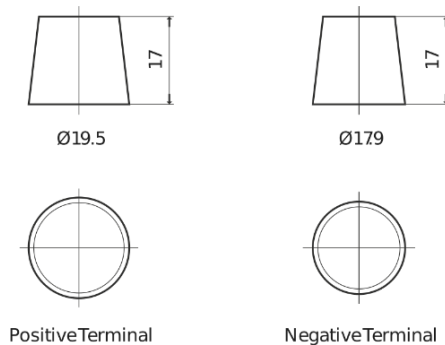

Product overview

Batteries for Cars

Standard TC550

Part number	TC550
Technology	Flooded
EAN/GTIN	3661024054805
Voltage	12 V
Capacity	55.0 Ah
CCA	460 A
Length	242 mm
Width	175 mm
Height	190 mm
Box size	L02
Polarity	ETN 0
Terminal Type	EN taper post
Hold Down	B13
Weights (subject of variation)	13.50 kg

Polarity

Terminal Type

Hold Down

Design, features and specifications are subject to change without notice. We disclaim any representation or warranty, express or implied, concerning the data or recommendations, and in no event shall be liable for any loss or damage claimed to have arisen as a result. Some products may not be available in your local market.