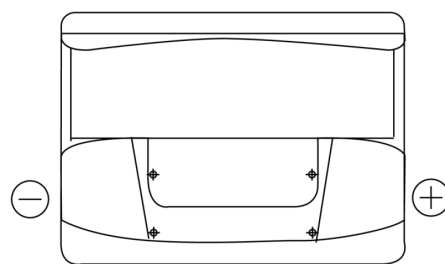

Product overview

Batteries for Cars

Standard TC550

Part number	TC550
Technology	Flooded
EAN/GTIN	3661024054805
Voltage	12 V
Capacity	55.0 Ah
CCA	460 A
Length	242 mm
Width	175 mm
Height	190 mm
Box size	L02
Polarity	ETN 0
Terminal Type	EN taper post
Hold Down	B13
Weights (subject of variation)	13.50 kg

Polarity

Terminal Type

Hold Down

Design, features and specifications are subject to change without notice. We disclaim any representation or warranty, express or implied, concerning the data or recommendations, and in no event shall be liable for any loss or damage claimed to have arisen as a result. Some products may not be available in your local market.