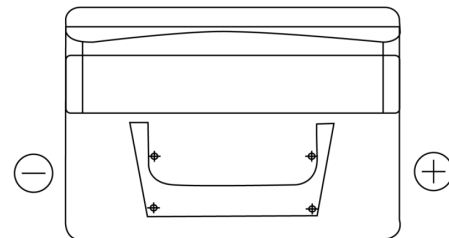

Product overview

Batteries for Cars

Standard TC542

Part number	TC542
Technology	Flooded
EAN/GTIN	3661024054850
Voltage	12 V
Capacity	54.0 Ah
CCA	500 A
Length	242 mm
Width	175 mm
Height	175 mm
Box size	LB2
Polarity	ETN 0
Terminal Type	EN taper post
Hold Down	B13
Weights (subject of variation)	12.90 kg

Polarity

Terminal Type

Positive Terminal

Negative Terminal

Hold Down

Design, features and specifications are subject to change without notice. We disclaim any representation or warranty, express or implied, concerning the data or recommendations, and in no event shall be liable for any loss or damage claimed to have arisen as a result. Some products may not be available in your local market.