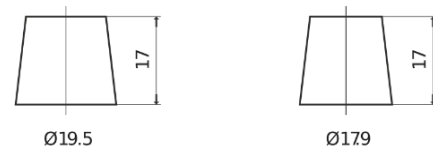

Product overview

Batteries for Cars

Standard TC440

Part number	TC440
Technology	Flooded
EAN/GTIN	3661024054782
Voltage	12 V
Capacity	44.0 Ah
CCA	360 A
Length	207 mm
Width	175 mm
Height	190 mm
Box size	L01
Polarity	ETN 0
Terminal Type	EN taper post
Hold Down	B13
Weights (subject of variation)	11.10 kg

Polarity

Terminal Type

Positive Terminal

Negative Terminal

Hold Down

Design, features and specifications are subject to change without notice. We disclaim any representation or warranty, express or implied, concerning the data or recommendations, and in no event shall be liable for any loss or damage claimed to have arisen as a result. Some products may not be available in your local market.