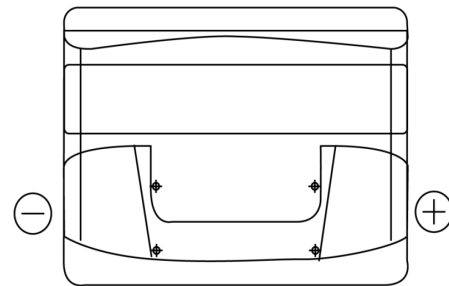

Product overview

Batteries for Cars

Standard TC440

Part number	TC440
Technology	Flooded
EAN/GTIN	3661024054782
Voltage	12 V
Capacity	44.0 Ah
CCA	360 A
Length	207 mm
Width	175 mm
Height	190 mm
Box size	L01
Polarity	ETN 0
Terminal Type	EN taper post
Hold Down	B13
Weights (subject of variation)	11.10 kg

Polarity

Terminal Type

Positive Terminal

Negative Terminal

Hold Down

Design, features and specifications are subject to change without notice. We disclaim any representation or warranty, express or implied, concerning the data or recommendations, and in no event shall be liable for any loss or damage claimed to have arisen as a result. Some products may not be available in your local market.