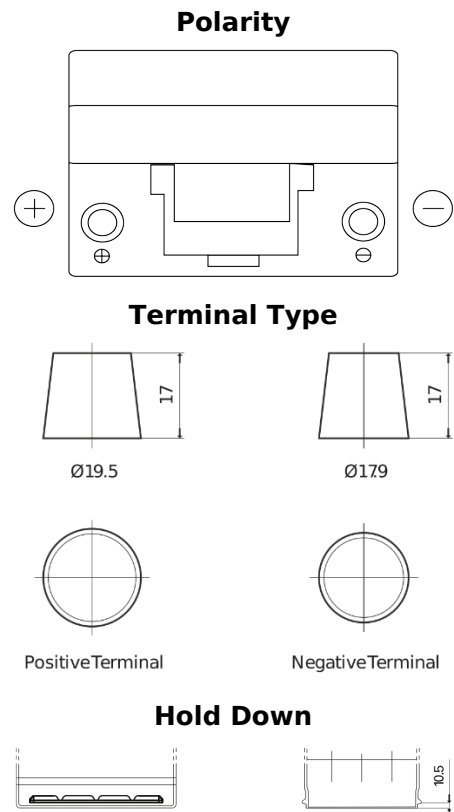

Product overview

Batteries for Cars

Technica TB955

Part number	TB955
Technology	Flooded
EAN/GTIN	3661024054461
Voltage	12 V
Capacity	95.0 Ah
CCA	760 A
Length	306 mm
Width	173 mm
Height	222 mm
Box size	D31
Polarity	ETN 1
Terminal Type	EN taper post
Hold Down	Korean B1
Weights (subject of variation)	20.60 kg