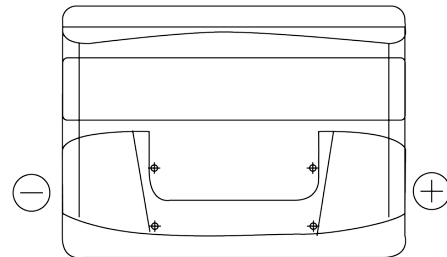

Product overview

Batteries for Cars

Power DB442

Part number	DB442
Technology	Flooded
EAN/GTIN	3661024024600
Voltage	12 V
Capacity	44 Ah
CCA	420 A
Length	207 mm
Width	175 mm
Height	175 mm
Box size	LB1
Polarity	ETN 0
Terminal Type	EN taper post
Hold Down	B13
Weights (subject of variation)	10.60 kg

Polarity

Terminal Type

Positive Terminal

Negative Terminal

Hold Down

Design, features and specifications are subject to change without notice. We disclaim any representation or warranty, express or implied, concerning the data or recommendations, and in no event shall be liable for any loss or damage claimed to have arisen as a result. Some products may not be available in your local market.