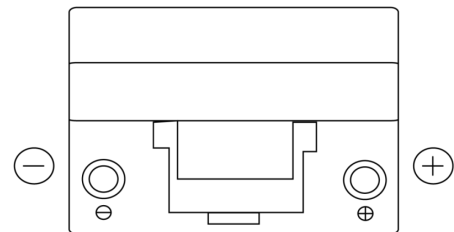

Product overview

Batteries for Cars

Technica TB954

Part number	TB954
Technology	Flooded
EAN/GTIN	3661024054454
Voltage	12 V
Capacity	95.0 Ah
CCA	760 A
Length	306 mm
Width	173 mm
Height	222 mm
Box size	D31
Polarity	ETN 0
Terminal Type	EN taper post
Hold Down	Korean B1
Weights (subject of variation)	20.60 kg

Polarity

Terminal Type

Positive Terminal

Negative Terminal

Hold Down

Design, features and specifications are subject to change without notice. We disclaim any representation or warranty, express or implied, concerning the data or recommendations, and in no event shall be liable for any loss or damage claimed to have arisen as a result. Some products may not be available in your local market.