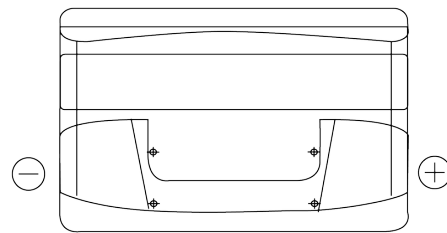

**Product overview**

Batteries for Cars

**Technica TB950**

Part number	TB950
Technology	Flooded
EAN/GTIN	3661024054584
Voltage	12 V
Capacity	95.0 Ah
CCA	800 A
Length	353 mm
Width	175 mm
Height	190 mm
Box size	L05
Polarity	ETN 0
Terminal Type	EN taper post
Hold Down	B13
Weights (subject of variation)	21.60 kg

**Polarity**

**Terminal Type**

**Hold Down**

Design, features and specifications are subject to change without notice. We disclaim any representation or warranty, express or implied, concerning the data or recommendations, and in no event shall be liable for any loss or damage claimed to have arisen as a result. Some products may not be available in your local market.