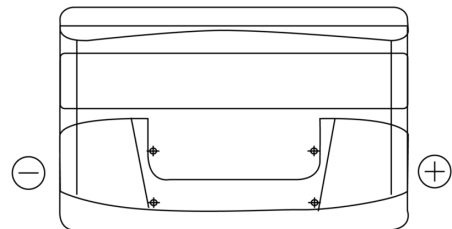

Product overview

Batteries for Cars

Technica TB950

Part number	TB950
Technology	Flooded
EAN/GTIN	3661024054584
Voltage	12 V
Capacity	95.0 Ah
CCA	800 A
Length	353 mm
Width	175 mm
Height	190 mm
Box size	L05
Polarity	ETN 0
Terminal Type	EN taper post
Hold Down	B13
Weights (subject of variation)	21.60 kg

Polarity

Terminal Type

Ø19.5

Ø179

Positive Terminal

Negative Terminal

Hold Down

5 notches