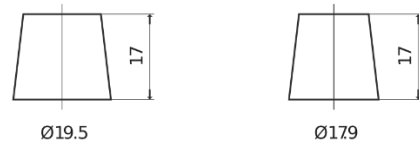

**Product overview**

Batteries for Cars

**Technica TB852**

Part number	TB852
Technology	Flooded
EAN/GTIN	3661024054669
Voltage	12 V
Capacity	85.0 Ah
CCA	760 A
Length	353 mm
Width	175 mm
Height	175 mm
Box size	LB5
Polarity	ETN 0
Terminal Type	EN taper post
Hold Down	B13
Weights (subject of variation)	19.40 kg

**Polarity**

**Terminal Type**

Positive Terminal

Negative Terminal

**Hold Down**

Design, features and specifications are subject to change without notice. We disclaim any representation or warranty, express or implied, concerning the data or recommendations, and in no event shall be liable for any loss or damage claimed to have arisen as a result. Some products may not be available in your local market.