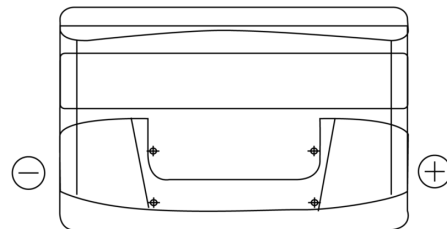

Product overview

Batteries for Cars

Technica TB852

Part number	TB852
Technology	Flooded
EAN/GTIN	3661024054669
Voltage	12 V
Capacity	85.0 Ah
CCA	760 A
Length	353 mm
Width	175 mm
Height	175 mm
Box size	LB5
Polarity	ETN 0
Terminal Type	EN taper post
Hold Down	B13
Weights (subject of variation)	19.40 kg

Polarity

Terminal Type

Ø19.5

Ø17.9

Positive Terminal

Negative Terminal

Hold Down

5 notches