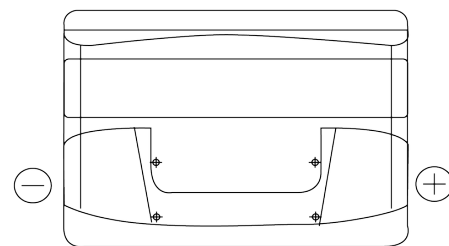

Product overview

Batteries for Cars

Technica TB802

Part number	TB802
Technology	Flooded
EAN/GTIN	3661024054652
Voltage	12 V
Capacity	80.0 Ah
CCA	700 A
Length	315 mm
Width	175 mm
Height	175 mm
Box size	LB4
Polarity	ETN 0
Terminal Type	EN taper post
Hold Down	B13
Weights (subject of variation)	17.80 kg

Polarity

Terminal Type

Positive Terminal

Negative Terminal

Hold Down

Design, features and specifications are subject to change without notice. We disclaim any representation or warranty, express or implied, concerning the data or recommendations, and in no event shall be liable for any loss or damage claimed to have arisen as a result. Some products may not be available in your local market.