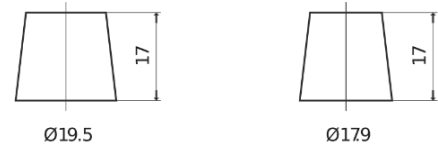

**Product overview**

Batteries for Cars

**Plus CB621**

Part number	CB621
Technology	Flooded
EAN/GTIN	3661024014540
Voltage	12 V
Capacity	62.0 Ah
CCA	540 A
Length	242 mm
Width	175 mm
Height	190 mm
Box size	L02
Polarity	ETN 1
Terminal Type	EN taper post
Hold Down	B13
Weights (subject of variation)	14.20 kg

**Polarity**

**Terminal Type**

Positive Terminal

Negative Terminal

**Hold Down**

Design, features and specifications are subject to change without notice. We disclaim any representation or warranty, express or implied, concerning the data or recommendations, and in no event shall be liable for any loss or damage claimed to have arisen as a result. Some products may not be available in your local market.