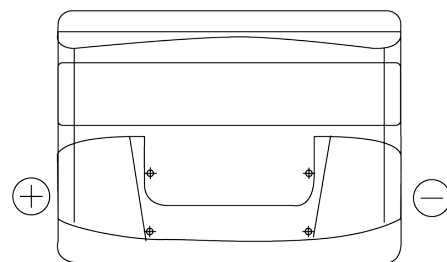

Product overview

Batteries for Cars

Plus CB621

Part number	CB621
Technology	Flooded
EAN/GTIN	3661024014540
Voltage	12 V
Capacity	62.0 Ah
CCA	540 A
Length	242 mm
Width	175 mm
Height	190 mm
Box size	L02
Polarity	ETN 1
Terminal Type	EN taper post
Hold Down	B13
Weights (subject of variation)	14.20 kg

Polarity

Terminal Type

Positive Terminal

Negative Terminal

Hold Down

Design, features and specifications are subject to change without notice. We disclaim any representation or warranty, express or implied, concerning the data or recommendations, and in no event shall be liable for any loss or damage claimed to have arisen as a result. Some products may not be available in your local market.