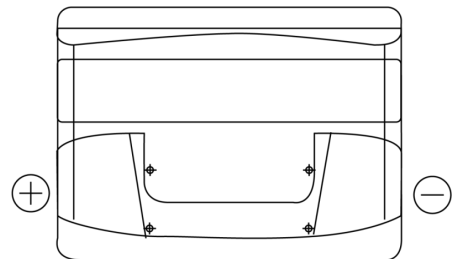

**Product overview**

Batteries for Cars

**Plus CB621**

Part number	CB621
Technology	Flooded
EAN/GTIN	3661024014540
Voltage	12 V
Capacity	62.0 Ah
CCA	540 A
Length	242 mm
Width	175 mm
Height	190 mm
Box size	L02
Polarity	ETN 1
Terminal Type	EN taper post
Hold Down	B13
Weights (subject of variation)	14.20 kg

**Polarity**

**Terminal Type**

Positive Terminal

Negative Terminal

**Hold Down**

Design, features and specifications are subject to change without notice. We disclaim any representation or warranty, express or implied, concerning the data or recommendations, and in no event shall be liable for any loss or damage claimed to have arisen as a result. Some products may not be available in your local market.