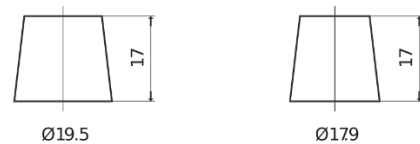

Product overview

Batteries for Cars

Plus CB621

Part number	CB621
Technology	Flooded
EAN/GTIN	3661024014540
Voltage	12 V
Capacity	62.0 Ah
CCA	540 A
Length	242 mm
Width	175 mm
Height	190 mm
Box size	L02
Polarity	ETN 1
Terminal Type	EN taper post
Hold Down	B13
Weights (subject of variation)	14.20 kg

Polarity

Terminal Type

Positive Terminal

Negative Terminal

Hold Down

Design, features and specifications are subject to change without notice. We disclaim any representation or warranty, express or implied, concerning the data or recommendations, and in no event shall be liable for any loss or damage claimed to have arisen as a result. Some products may not be available in your local market.