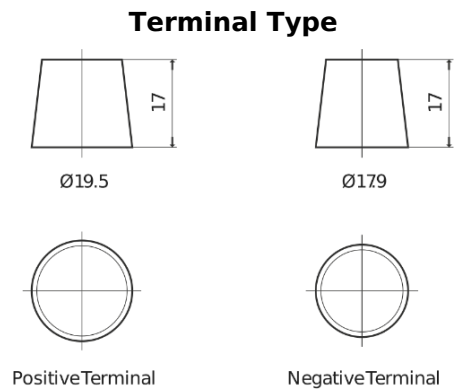

Product overview

Batteries for Cars

Technica TB741

Part number	TB741
Technology	Flooded
EAN/GTIN	3661024054560
Voltage	12 V
Capacity	74.0 Ah
CCA	680 A
Length	278 mm
Width	175 mm
Height	190 mm
Box size	L03
Polarity	ETN 1
Terminal Type	EN taper post
Hold Down	B13
Weights (subject of variation)	16.60 kg