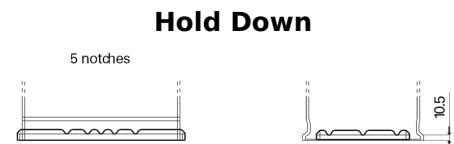

Product overview

Batteries for Cars

Technica TB741

Part number	TB741
Technology	Flooded
EAN/GTIN	3661024054560
Voltage	12 V
Capacity	74.0 Ah
CCA	680 A
Length	278 mm
Width	175 mm
Height	190 mm
Box size	L03
Polarity	ETN 1
Terminal Type	EN taper post
Hold Down	B13
Weights (subject of variation)	16.60 kg