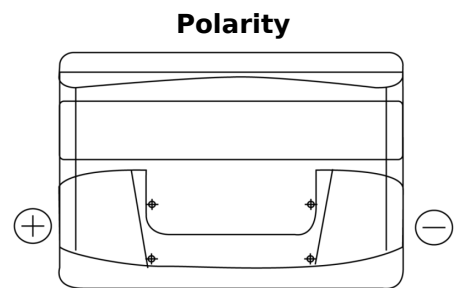

Product overview

Batteries for Cars

Technica TB741

Part number	TB741
Technology	Flooded
EAN/GTIN	3661024054560
Voltage	12 V
Capacity	74.0 Ah
CCA	680 A
Length	278 mm
Width	175 mm
Height	190 mm
Box size	L03
Polarity	ETN 1
Terminal Type	EN taper post
Hold Down	B13
Weights (subject of variation)	16.60 kg