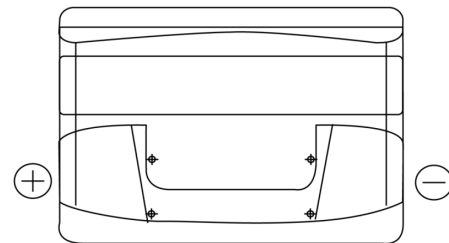

Product overview

Batteries for Cars

Technica TB741

Part number	TB741
Technology	Flooded
EAN/GTIN	3661024054560
Voltage	12 V
Capacity	74.0 Ah
CCA	680 A
Length	278 mm
Width	175 mm
Height	190 mm
Box size	L03
Polarity	ETN 1
Terminal Type	EN taper post
Hold Down	B13
Weights (subject of variation)	16.60 kg

Polarity

Terminal Type

Positive Terminal Negative Terminal

Hold Down

Design, features and specifications are subject to change without notice. We disclaim any representation or warranty, express or implied, concerning the data or recommendations, and in no event shall be liable for any loss or damage claimed to have arisen as a result. Some products may not be available in your local market.