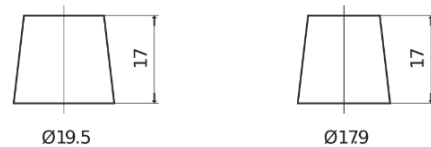

Product overview

Batteries for Cars

Technica TB712

Part number	TB712
Technology	Flooded
EAN/GTIN	3661024054645
Voltage	12 V
Capacity	71.0 Ah
CCA	670 A
Length	278 mm
Width	175 mm
Height	175 mm
Box size	LB3
Polarity	ETN 0
Terminal Type	EN taper post
Hold Down	B13
Weights (subject of variation)	15.30 kg

Polarity

Terminal Type

Positive Terminal

Negative Terminal

Hold Down

Design, features and specifications are subject to change without notice. We disclaim any representation or warranty, express or implied, concerning the data or recommendations, and in no event shall be liable for any loss or damage claimed to have arisen as a result. Some products may not be available in your local market.