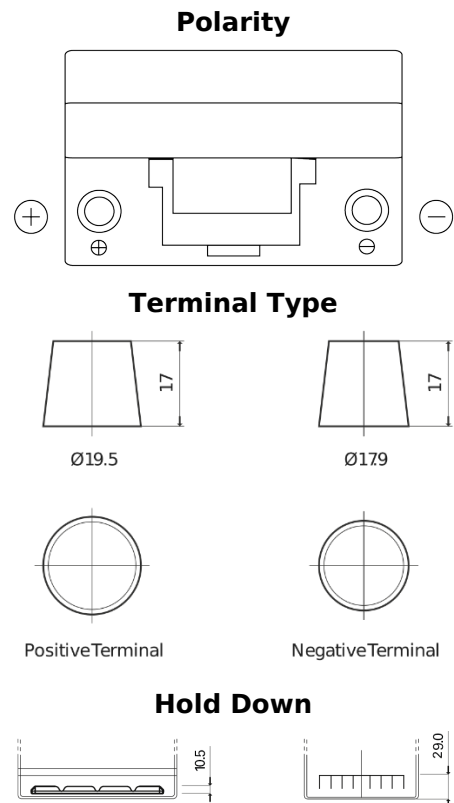

Product overview

Batteries for Cars

Technica TB705

| | |
|--------------------------------|---------------|
| Part number | TB705 |
| Technology | Flooded |
| EAN/GTIN | 3661024054447 |
| Voltage | 12 V |
| Capacity | 70.0 Ah |
| CCA | 540 A |
| Length | 270 mm |
| Width | 173 mm |
| Height | 222 mm |
| Box size | D26 |
| Polarity | ETN 1 |
| Terminal Type | EN taper post |
| Hold Down | Korean B1+B6 |
| Weights (subject of variation) | 16.10 kg |