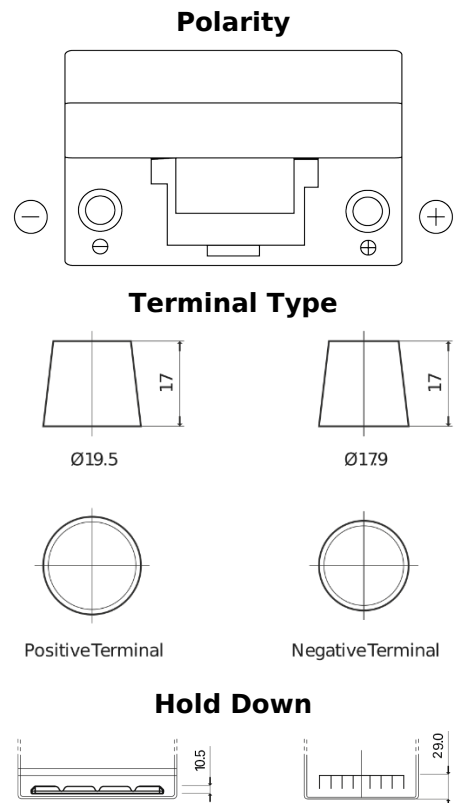

Product overview

Batteries for Cars

Technica TB704

Part number	TB704
Technology	Flooded
EAN/GTIN	3661024054430
Voltage	12 V
Capacity	70.0 Ah
CCA	540 A
Length	270 mm
Width	173 mm
Height	222 mm
Box size	D26
Polarity	ETN 0
Terminal Type	EN taper post
Hold Down	Korean B1+B6
Weights (subject of variation)	16.10 kg