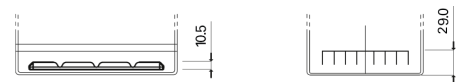

Product overview

Batteries for Cars

Technica TB704

Part number	TB704
Technology	Flooded
EAN/GTIN	3661024054430
Voltage	12 V
Capacity	70.0 Ah
CCA	540 A
Length	270 mm
Width	173 mm
Height	222 mm
Box size	D26
Polarity	ETN 0
Terminal Type	EN taper post
Hold Down	Korean B1+B6
Weights (subject of variation)	16.10 kg

Polarity

Terminal Type

Positive Terminal

Negative Terminal

Hold Down

Design, features and specifications are subject to change without notice. We disclaim any representation or warranty, express or implied, concerning the data or recommendations, and in no event shall be liable for any loss or damage claimed to have arisen as a result. Some products may not be available in your local market.