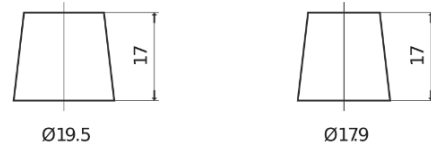

Terminal Type