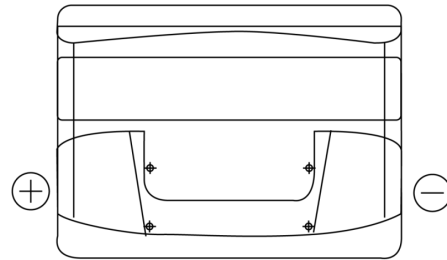

Product overview

Batteries for Cars

Technica TB621

Part number	TB621
Technology	Flooded
EAN/GTIN	3661024054546
Voltage	12 V
Capacity	62.0 Ah
CCA	540 A
Length	242 mm
Width	175 mm
Height	190 mm
Box size	L02
Polarity	ETN 1
Terminal Type	EN taper post
Hold Down	B13
Weights (subject of variation)	14.20 kg

Polarity

Terminal Type

Positive Terminal

Negative Terminal

Hold Down

Design, features and specifications are subject to change without notice. We disclaim any representation or warranty, express or implied, concerning the data or recommendations, and in no event shall be liable for any loss or damage claimed to have arisen as a result. Some products may not be available in your local market.