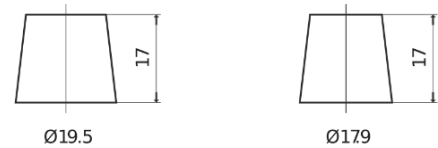

Terminal Type