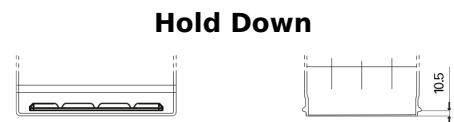

**Product overview**

Batteries for Cars

**Technica TB604**

Part number	TB604
Technology	Flooded
EAN/GTIN	3661024054416
Voltage	12 V
Capacity	60.0 Ah
CCA	480 A
Length	230 mm
Width	173 mm
Height	222 mm
Box size	D23
Polarity	ETN 0
Terminal Type	EN taper post
Hold Down	Korean B1
Weights (subject of variation)	14.60 kg