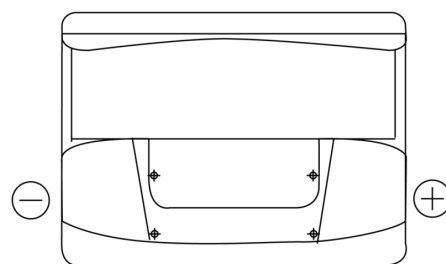

Product overview

Batteries for Cars

Technica TB602

Part number	TB602
Technology	Flooded
EAN/GTIN	3661024054638
Voltage	12 V
Capacity	60.0 Ah
CCA	540 A
Length	242 mm
Width	175 mm
Height	175 mm
Box size	LB2
Polarity	ETN 0
Terminal Type	EN taper post
Hold Down	B13
Weights (subject of variation)	12.90 kg

Polarity

Terminal Type

Positive Terminal

Negative Terminal

Hold Down

Design, features and specifications are subject to change without notice. We disclaim any representation or warranty, express or implied, concerning the data or recommendations, and in no event shall be liable for any loss or damage claimed to have arisen as a result. Some products may not be available in your local market.