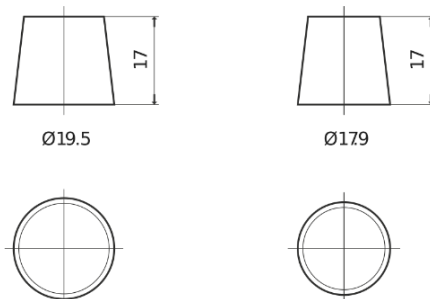

Product overview

Batteries for Cars

Technica TB602

Part number	TB602
Technology	Flooded
EAN/GTIN	3661024054638
Voltage	12 V
Capacity	60.0 Ah
CCA	540 A
Length	242 mm
Width	175 mm
Height	175 mm
Box size	LB2
Polarity	ETN 0
Terminal Type	EN taper post
Hold Down	B13
Weights (subject of variation)	12.90 kg

Polarity

Terminal Type

Positive Terminal

Negative Terminal

Hold Down

Design, features and specifications are subject to change without notice. We disclaim any representation or warranty, express or implied, concerning the data or recommendations, and in no event shall be liable for any loss or damage claimed to have arisen as a result. Some products may not be available in your local market.