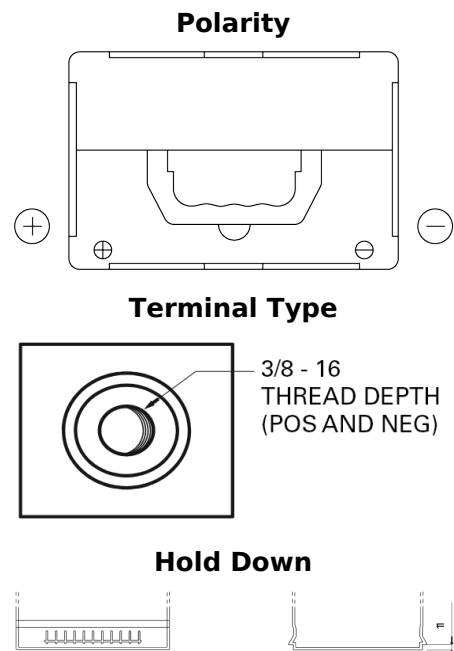

Product overview

Batteries for Cars

Technica TB558

Part number	TB558
Technology	Flooded
EAN/GTIN	3661024057158
Voltage	12 V
Capacity	55.0 Ah
CCA	620 A
Length	230 mm
Width	180 mm
Height	186 mm
Box size	G75
Polarity	ETN 1
Terminal Type	SAE S 3/8" side Terminal
Hold Down	B7
Weights (subject of variation)	14.20 kg