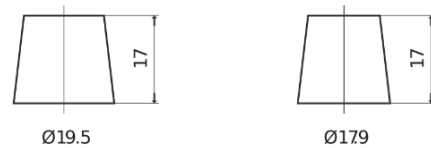

**Product overview**

Batteries for Cars

**Technica TB504**

Part number	TB504
Technology	Flooded
EAN/GTIN	3661024054409
Voltage	12 V
Capacity	50.0 Ah
CCA	360 A
Length	200 mm
Width	173 mm
Height	222 mm
Box size	D20
Polarity	ETN 0
Terminal Type	EN taper post
Hold Down	Korean B1
Weights (subject of variation)	12.90 kg

**Polarity**

**Terminal Type**

Positive Terminal

Negative Terminal

**Hold Down**

Design, features and specifications are subject to change without notice. We disclaim any representation or warranty, express or implied, concerning the data or recommendations, and in no event shall be liable for any loss or damage claimed to have arisen as a result. Some products may not be available in your local market.