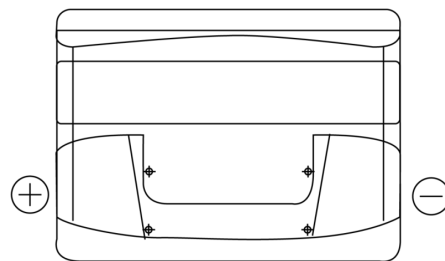

Product overview

Batteries for Cars

Technica TB501

Part number	TB501
Technology	Flooded
EAN/GTIN	3661024054522
Voltage	12 V
Capacity	50.0 Ah
CCA	450 A
Length	207 mm
Width	175 mm
Height	190 mm
Box size	L01
Polarity	ETN 1
Terminal Type	EN taper post
Hold Down	B13
Weights (subject of variation)	12.20 kg

Polarity

Terminal Type

Positive Terminal

Negative Terminal

Hold Down

Design, features and specifications are subject to change without notice. We disclaim any representation or warranty, express or implied, concerning the data or recommendations, and in no event shall be liable for any loss or damage claimed to have arisen as a result. Some products may not be available in your local market.