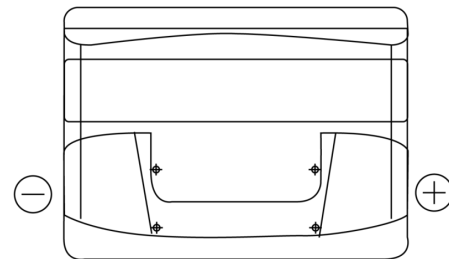

**Product overview**

Batteries for Cars

**Technica TB500**

Part number	TB500
Technology	Flooded
EAN/GTIN	3661024054515
Voltage	12 V
Capacity	50.0 Ah
CCA	450 A
Length	207 mm
Width	175 mm
Height	190 mm
Box size	L01
Polarity	ETN 0
Terminal Type	EN taper post
Hold Down	B13
Weights (subject of variation)	12.20 kg

**Polarity**

**Terminal Type**

Positive Terminal

Negative Terminal

**Hold Down**

Design, features and specifications are subject to change without notice. We disclaim any representation or warranty, express or implied, concerning the data or recommendations, and in no event shall be liable for any loss or damage claimed to have arisen as a result. Some products may not be available in your local market.