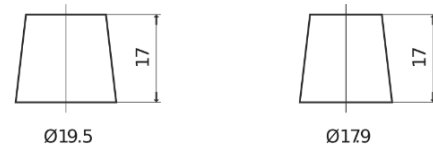

**Product overview**

Batteries for Cars

**Technica TB500**

Part number	TB500
Technology	Flooded
EAN/GTIN	3661024054515
Voltage	12 V
Capacity	50.0 Ah
CCA	450 A
Length	207 mm
Width	175 mm
Height	190 mm
Box size	L01
Polarity	ETN 0
Terminal Type	EN taper post
Hold Down	B13
Weights (subject of variation)	12.20 kg

**Polarity**

**Terminal Type**

Positive Terminal

Negative Terminal

**Hold Down**

Design, features and specifications are subject to change without notice. We disclaim any representation or warranty, express or implied, concerning the data or recommendations, and in no event shall be liable for any loss or damage claimed to have arisen as a result. Some products may not be available in your local market.