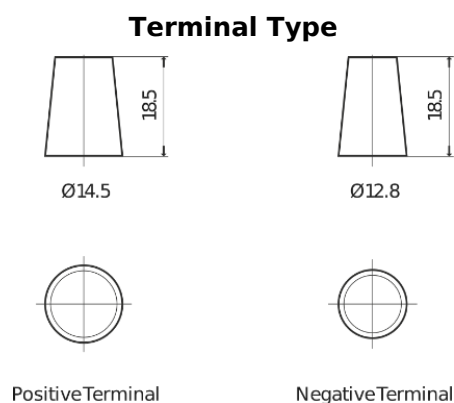

**Product overview**

Batteries for Cars

**Technica TB457**

Part number	TB457
Technology	Flooded
EAN/GTIN	3661024054362
Voltage	12 V
Capacity	45.0 Ah
CCA	330 A
Length	237 mm
Width	127 mm
Height	227 mm
Box size	B24
Polarity	ETN 1
Terminal Type	JIS taper post
Hold Down	B0
Weights (subject of variation)	11.40 kg