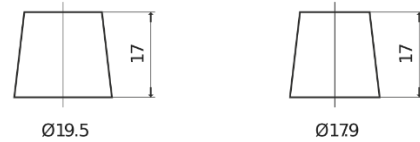

Product overview

Batteries for Cars

Technica TB455

Part number	TB455
Technology	Flooded
EAN/GTIN	3661024054386
Voltage	12 V
Capacity	45.0 Ah
CCA	330 A
Length	237 mm
Width	127 mm
Height	227 mm
Box size	B24
Polarity	ETN 1
Terminal Type	EN taper post
Hold Down	B0
Weights (subject of variation)	11.40 kg

Polarity

Terminal Type

Positive Terminal

Negative Terminal

Hold Down

Design, features and specifications are subject to change without notice. We disclaim any representation or warranty, express or implied, concerning the data or recommendations, and in no event shall be liable for any loss or damage claimed to have arisen as a result. Some products may not be available in your local market.