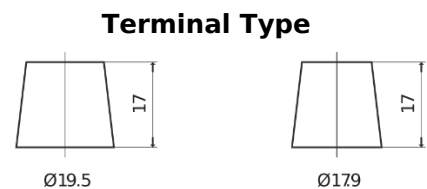

**Product overview**

Batteries for Cars

**Plus CB605**

Part number	CB605
Technology	Flooded
EAN/GTIN	3661024014427
Voltage	12 V
Capacity	60.0 Ah
CCA	480 A
Length	230 mm
Width	173 mm
Height	222 mm
Box size	D23
Polarity	ETN 1
Terminal Type	EN taper post
Hold Down	Korean B1
Weights (subject of variation)	14.60 kg