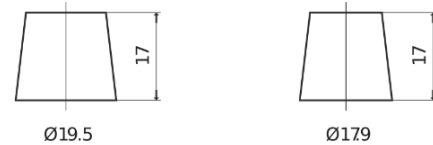

**Product overview**

Batteries for Cars

**Technica TB442**

Part number	TB442
Technology	Flooded
EAN/GTIN	3661024054607
Voltage	12 V
Capacity	44.0 Ah
CCA	420 A
Length	207 mm
Width	175 mm
Height	175 mm
Box size	LB1
Polarity	ETN 0
Terminal Type	EN taper post
Hold Down	B13
Weights (subject of variation)	10.60 kg

**Polarity**

**Terminal Type**

Positive Terminal

Negative Terminal

**Hold Down**

Design, features and specifications are subject to change without notice. We disclaim any representation or warranty, express or implied, concerning the data or recommendations, and in no event shall be liable for any loss or damage claimed to have arisen as a result. Some products may not be available in your local market.