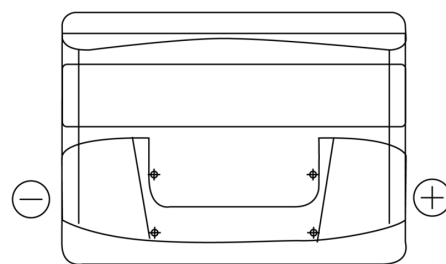

Product overview

Batteries for Cars

Technica TB442

Part number	TB442
Technology	Flooded
EAN/GTIN	3661024054607
Voltage	12 V
Capacity	44.0 Ah
CCA	420 A
Length	207 mm
Width	175 mm
Height	175 mm
Box size	LB1
Polarity	ETN 0
Terminal Type	EN taper post
Hold Down	B13
Weights (subject of variation)	10.60 kg

Polarity

Terminal Type

Positive Terminal

Negative Terminal

Hold Down

Design, features and specifications are subject to change without notice. We disclaim any representation or warranty, express or implied, concerning the data or recommendations, and in no event shall be liable for any loss or damage claimed to have arisen as a result. Some products may not be available in your local market.