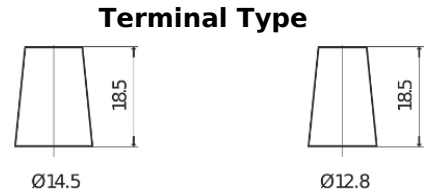

**Product overview**

Batteries for Cars

**Technica TB357**

Part number	TB357
Technology	Flooded
EAN/GTIN	3661024054348
Voltage	12 V
Capacity	35.0 Ah
CCA	240 A
Length	187 mm
Width	127 mm
Height	220 mm
Box size	B19
Polarity	ETN 1
Terminal Type	JIS taper post
Hold Down	B0
Weights (subject of variation)	8.90 kg