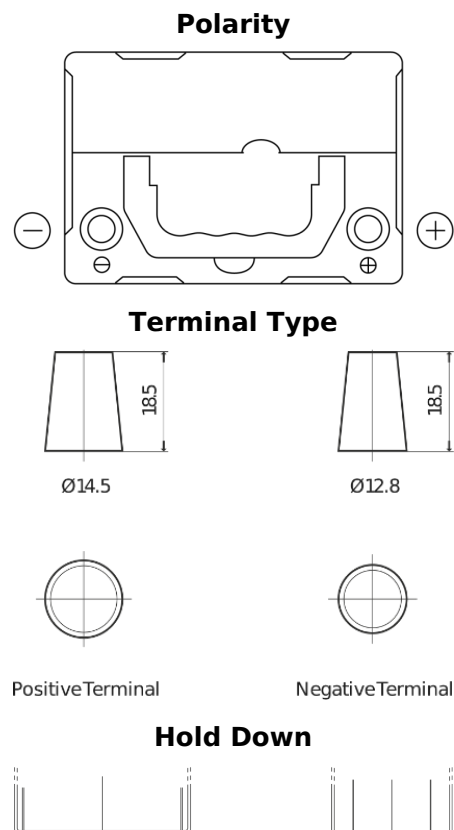

Product overview

Batteries for Cars

Technica TB356

Part number	TB356
Technology	Flooded
EAN/GTIN	3661024054331
Voltage	12 V
Capacity	35.0 Ah
CCA	240 A
Length	187 mm
Width	127 mm
Height	220 mm
Box size	B19
Polarity	ETN 0
Terminal Type	JIS taper post
Hold Down	B0
Weights (subject of variation)	8.90 kg