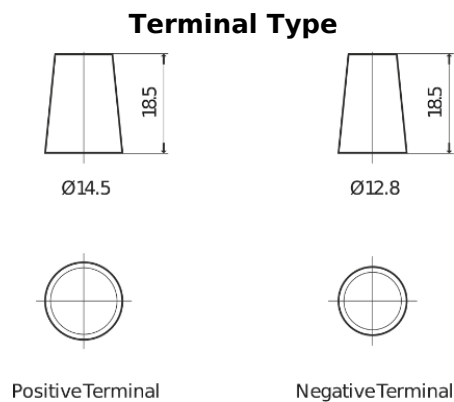

**Product overview**

Batteries for Cars

**Technica TB356**

Part number	TB356
Technology	Flooded
EAN/GTIN	3661024054331
Voltage	12 V
Capacity	35.0 Ah
CCA	240 A
Length	187 mm
Width	127 mm
Height	220 mm
Box size	B19
Polarity	ETN 0
Terminal Type	JIS taper post
Hold Down	B0
Weights (subject of variation)	8.90 kg