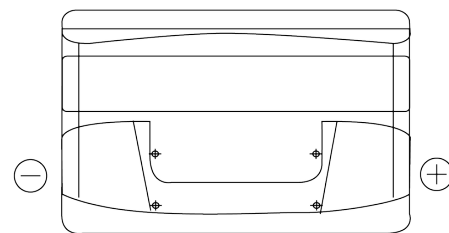

**Product overview**

Batteries for Cars

**Technica TB1000**

Part number	TB1000
Technology	Flooded
EAN/GTIN	3661024054713
Voltage	12 V
Capacity	100.0 Ah
CCA	720 A
Length	315 mm
Width	175 mm
Height	205 mm
Box size	LH4
Polarity	ETN 0
Terminal Type	EN taper post
Hold Down	B13
Weights (subject of variation)	21.90 kg

**Polarity**

**Terminal Type**

Positive Terminal

Negative Terminal

**Hold Down**

Design, features and specifications are subject to change without notice. We disclaim any representation or warranty, express or implied, concerning the data or recommendations, and in no event shall be liable for any loss or damage claimed to have arisen as a result. Some products may not be available in your local market.