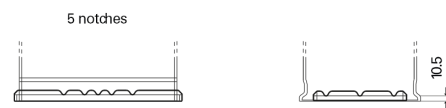

Product overview

Batteries for Cars

Technica TB1000

Part number	TB1000
Technology	Flooded
EAN/GTIN	3661024054713
Voltage	12 V
Capacity	100.0 Ah
CCA	720 A
Length	315 mm
Width	175 mm
Height	205 mm
Box size	LH4
Polarity	ETN 0
Terminal Type	EN taper post
Hold Down	B13
Weights (subject of variation)	21.90 kg

Polarity

Terminal Type

Positive Terminal Negative Terminal

Hold Down

Design, features and specifications are subject to change without notice. We disclaim any representation or warranty, express or implied, concerning the data or recommendations, and in no event shall be liable for any loss or damage claimed to have arisen as a result. Some products may not be available in your local market.