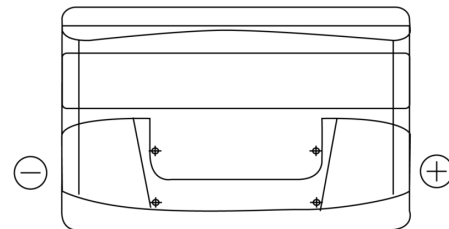

Product overview

Batteries for Cars

Technica TB1000

Part number	TB1000
Technology	Flooded
EAN/GTIN	3661024054713
Voltage	12 V
Capacity	100.0 Ah
CCA	720 A
Length	315 mm
Width	175 mm
Height	205 mm
Box size	LH4
Polarity	ETN 0
Terminal Type	EN taper post
Hold Down	B13
Weights (subject of variation)	21.90 kg

Polarity

Terminal Type

Positive Terminal Negative Terminal

Hold Down

Design, features and specifications are subject to change without notice. We disclaim any representation or warranty, express or implied, concerning the data or recommendations, and in no event shall be liable for any loss or damage claimed to have arisen as a result. Some products may not be available in your local market.