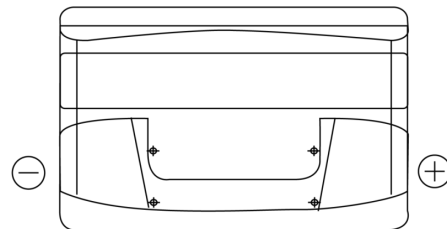

Product overview

Batteries for Cars

Technica TB1000

Part number	TB1000
Technology	Flooded
EAN/GTIN	3661024054713
Voltage	12 V
Capacity	100.0 Ah
CCA	720 A
Length	315 mm
Width	175 mm
Height	205 mm
Box size	LH4
Polarity	ETN 0
Terminal Type	EN taper post
Hold Down	B13
Weights (subject of variation)	21.90 kg

Polarity

Terminal Type

Ø19.5

Ø17.9

Positive Terminal

Negative Terminal

Hold Down

5 notches