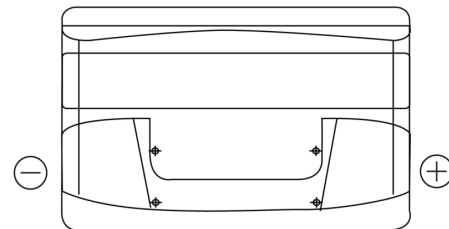

**Product overview**

Batteries for Cars

**Technica TB1000**

Part number	TB1000
Technology	Flooded
EAN/GTIN	3661024054713
Voltage	12 V
Capacity	100.0 Ah
CCA	720 A
Length	315 mm
Width	175 mm
Height	205 mm
Box size	LH4
Polarity	ETN 0
Terminal Type	EN taper post
Hold Down	B13
Weights (subject of variation)	21.90 kg

**Polarity**

**Terminal Type**

Positive Terminal

Negative Terminal

**Hold Down**

Design, features and specifications are subject to change without notice. We disclaim any representation or warranty, express or implied, concerning the data or recommendations, and in no event shall be liable for any loss or damage claimed to have arisen as a result. Some products may not be available in your local market.